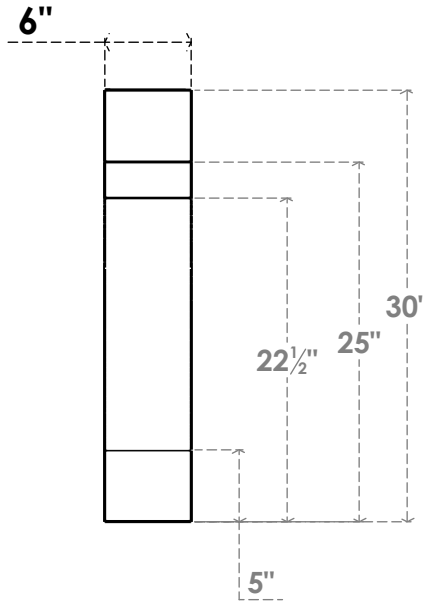

ITEM NUMBER: BRCPC060X24000X30000MRC

6"W X 24"D X 30"H MERCED ARCHITECTURAL GRADE PVC CLOSED KNEE BRACE

SIDE PROFILE

FRONT PROFILE

ISOMETRIC

EKENA MILLWORK
2300 WEST MAIN ST.
CLARKSVILLE, TX 75426
TOLL FREE: 866-607-0453
WWW.EKENAMILLWORK.COM