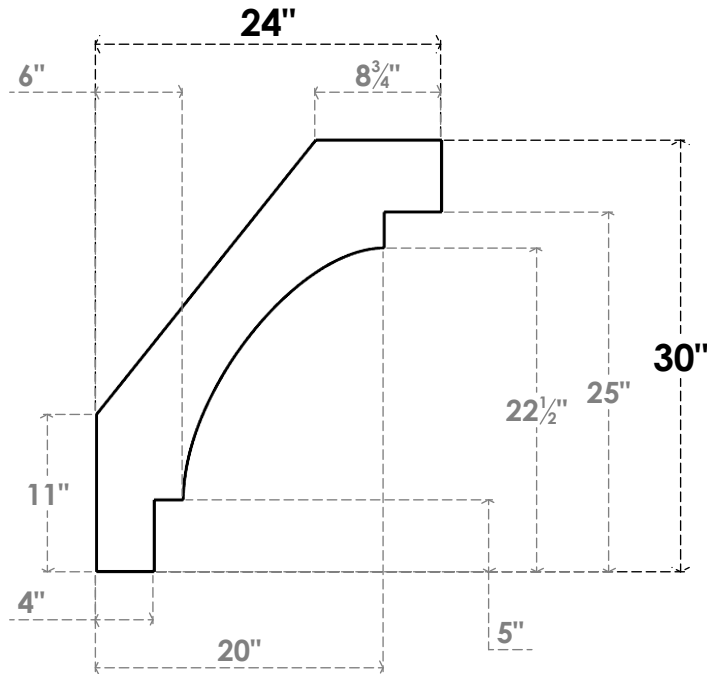

ITEM NUMBER: BRCPC060X24000X30000MRC

6"W X 24"D X 30"H MERCED ARCHITECTURAL GRADE PVC CLOSED KNEE BRACE

SIDE PROFILE

FRONT PROFILE

ISOMETRIC

EKENA MILLWORK
2300 WEST MAIN ST.
CLARKSVILLE, TX 75426
TOLL FREE: 866-607-0453
WWW.EKENAMILLWORK.COM